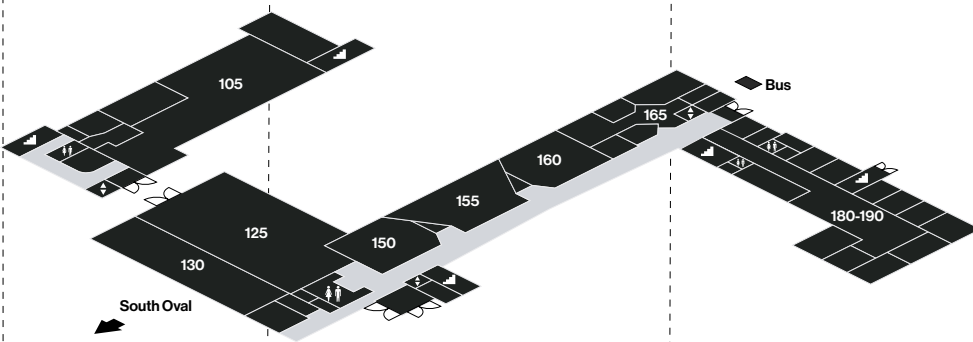

Gould Hall Directory

Christopher C. Gibbs College of Architecture

Tap on a level for more information.

3

305	Design Studios	390-395	Classrooms
323	Spray Room		
325-350A	Design Studios		

2

200	Mini-Making Lab	240, 250	Conference Rooms
205	Design Studios	251	Faculty Work Room
230, 245	Classrooms	252-299	Offices

Level 2 is not continuous. To access the adjacent side of Level 2, go up and across on Level 3 or down and across on Level 1.

1

180-195	Jerald & Debby Merriman Dean's Suite	150-160	Classrooms
130	Jayne & Joe Buskuhl Gallery	105	Library, Wepa Printers
165	Institute for Quality Communities	125	Living Room