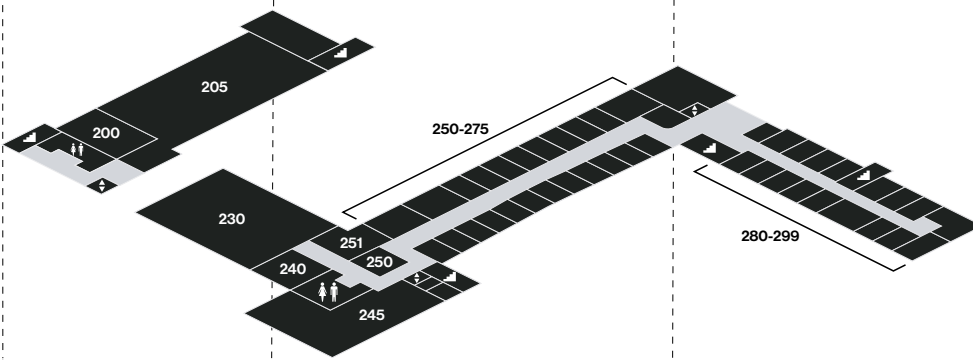

Gould Hall Directory

Christopher C. Gibbs College of Architecture

Tap on a level for more information.

3

305	Design Studios	390-395	Classrooms
323	Spray Room		
325-350A	Design Studios		

2

200	Mini-Making Lab	240, 250	Conference Rooms
205	Design Studios	251	Faculty Work Room
230, 245	Classrooms	252-299	Offices

Level 2 is not continuous. To access the adjacent side of Level 2, go up and across on Level 3 or down and across on Level 1.

1

180-195	Jerald & Debby Merriman Dean's Suite	150-160	Classrooms
130	Jayne & Joe Buskuhl Gallery	105	Library, Wepa Printers
165	Institute for Quality Communities	125	Living Room