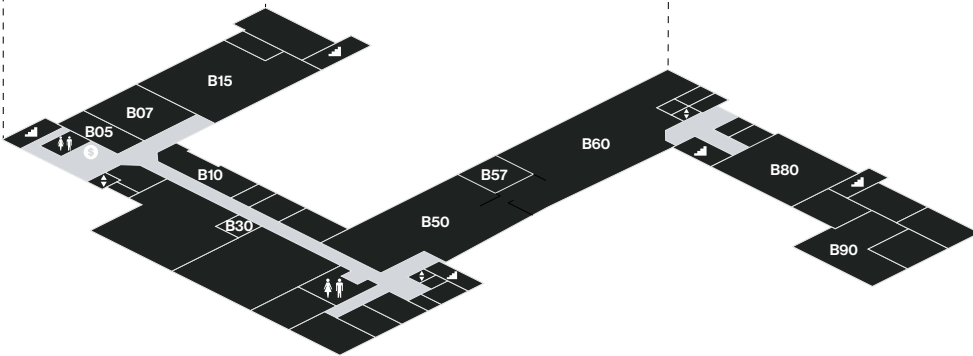

Gould Hall Directory

Christopher C. Gibbs College of Architecture

Tap on a level for more information.

3

305	Design Studios	390-395	Classrooms
323	Spray Room		
325-350A	Design Studios		

2

200	Mini-Making Lab	240, 250	Conference Rooms
205	Design Studios	251	Faculty Work Room
230, 245	Classrooms	252-299	Offices

Level 2 is not continuous. To access the adjacent side of Level 2, go up and across on Level 3 or down and across on Level 1.

1

180-195	Jerald & Debby Merriman Dean's Suite	150-160	Classrooms
130	Jayne & Joe Buskuhl Gallery	105	Library, Wepa Printers
165	Institute for Quality Communities	125	Living Room