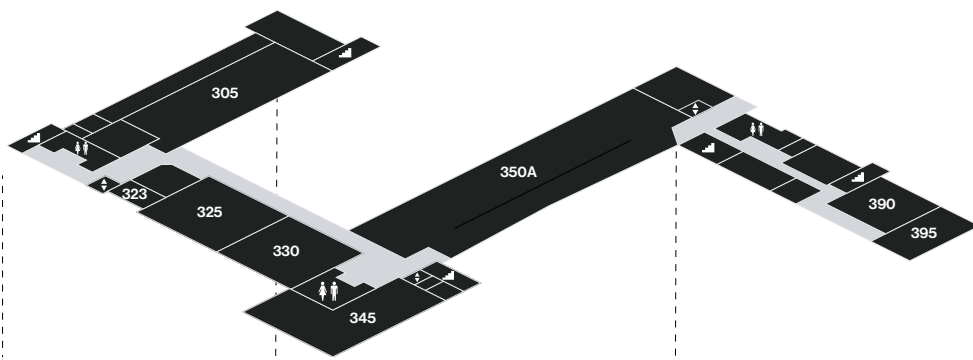

Gould Hall Directory

Christopher C. Gibbs College of Architecture

Tap on a level for more information.

3

305	Design Studios	390-395	Classrooms
323	Spray Room		
325-350A	Design Studios		

2

200	Mini-Making Lab	240, 250	Conference Rooms
205	Design Studios	251	Faculty Work Room
230, 245	Classrooms	252-299	Offices

Level 2 is not continuous. To access the adjacent side of Level 2, go up and across on Level 3 or down and across on Level 1.

1

180-195	Jerald & Debby Merriman Dean's Suite	150-160	Classrooms
130	Jayne & Joe Buskuhl Gallery	105	Library, Wepa Printers
165	Institute for Quality Communities	125	Living Room